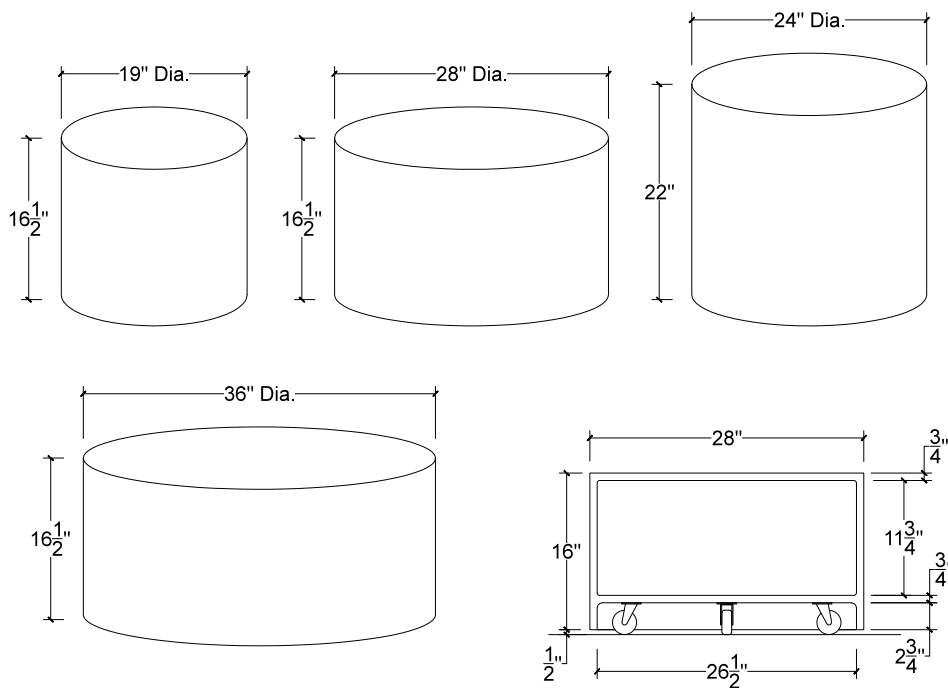

OSO INDUSTRIES

Shown here in leather (Rollerboy 36), taupe (Rollerboy 28), and black (Rollerboy

ROLLERBOY
FAMILY

ROLLERBOY FAMILY

DESCRIPTION Multi-purpose table/stool/ottoman with recessed locking wheels, usable indoors and out

MATERIALS Lightweight cast concrete cylinder with a hand-trowelled, integrally colored concrete finish

DIMENSIONS Available in four standard sizes:
 Rollerboy 19 19" diameter, 16.5" high
 Rollerboy 28 28" diameter, 16.5" high
 Rollerboy 36 36" diameter, 16.5" high
 Bigboy table* 24" diameter, 22" high

** Available with leveling feet or on recessed locking wheels*

DIMENSION DIAGRAMS

STANDARD CONCRETE COLORS