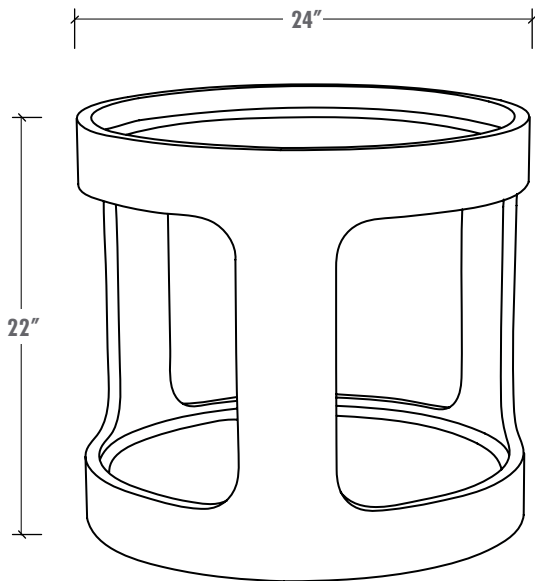

# OPEN BAR

Our new spin on the classic bar cart, this piece is cast in our Crete finish with pieces of polished, crushed clear glass. It features grey mirrors on the top and bottom shelves, and a mirror on the underside of the top shelf that create an infinite reflection inside. The Open Bar glides on recessed locking casters for cocktail mobility. Offered in two heights, 22.5" (shown below) and 28.5", the Open Bar is just the right height for all uses.