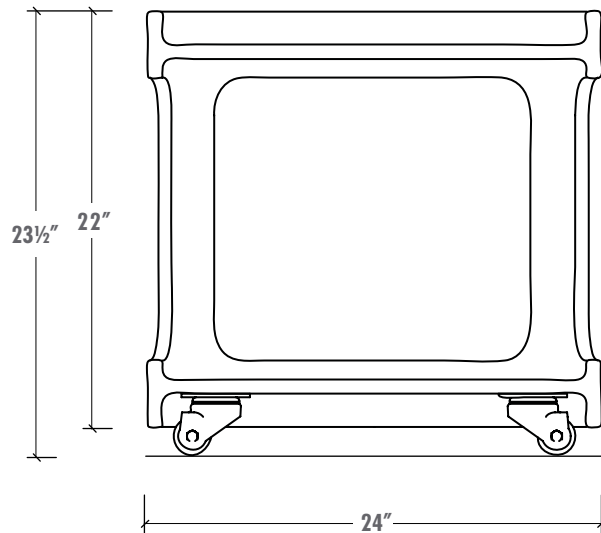

# OPEN BAR

Our new spin on the classic bar cart, this piece is cast in our Crete finish with pieces of polished, crushed clear glass. It features grey mirrors on the top and bottom shelves, and a mirror on the underside of the top shelf that create an infinite reflection inside. The Open Bar glides on recessed locking casters for cocktail mobility. Offered in two heights, 22.5" (shown below) and 28.5", the Open Bar is just the right height for all uses.