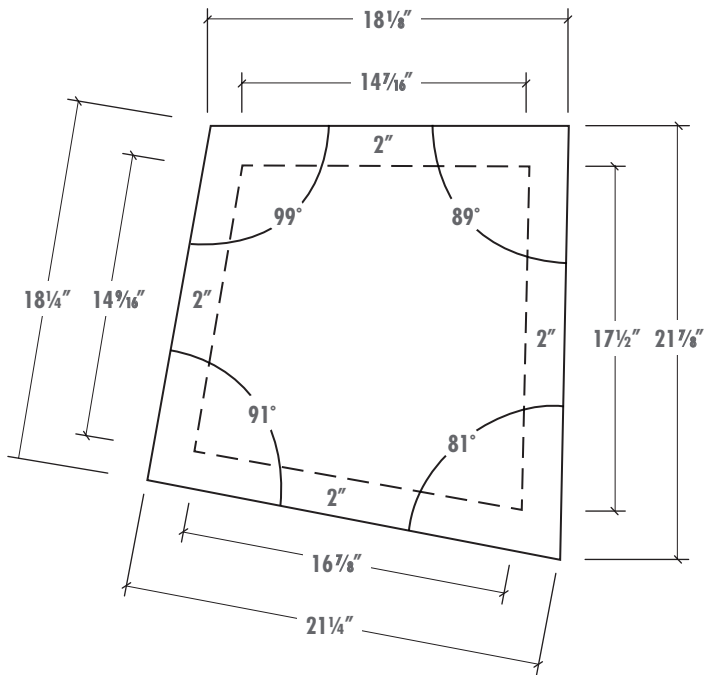

MINISKEW TABLE

OSO INDUSTRIES

MINISKEW TABLE

In this take on irregularity, no two angles on the Miniskew Table are the same. The top is an irregular quadrilateral that tapers to create four distinct faces. The result is that the Miniskew table visually transforms itself depending on how it is positioned.

MATERIALS

Integrally colored cast concrete using recycled clear crushed glass

DIMENSIONS

16.5" tall, 18" to 21" wide, tapering in 2" toward the bottom

CONCRETE COLORS

Our concrete furniture line is available in any of our 12 standard cast concrete colors. Shown at left are our signature cast concrete finishes, which are honed and brought to a high polish. Custom colors can be made by request.