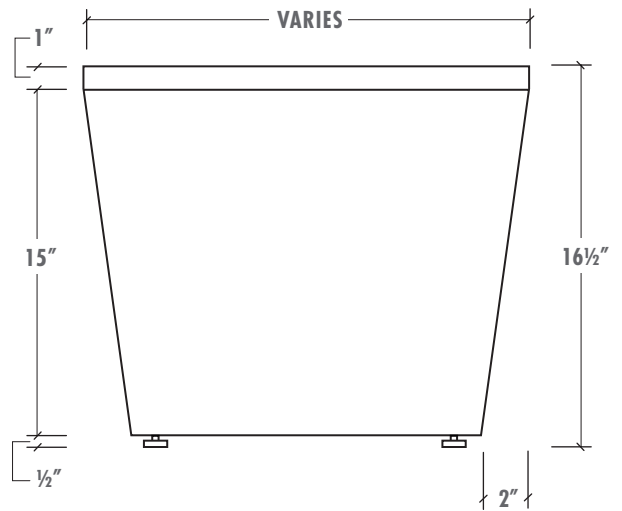

MINISKEW TABLE

OSO INDUSTRIES

MINISKEW TABLE

In this take on irregularity, no two angles on the Miniskew Table are the same. The top is an irregular quadrilateral that tapers to create four distinct faces. The result is that the Miniskew table visually transforms itself depending on how it is positioned.

MATERIALS

Integrally colored cast concrete using recycled clear crushed glass

DIMENSIONS

16.5" tall, 18" to 21" wide, tapering in 2" toward the bottom

CONCRETE COLORS

Our concrete furniture line is available in any of our 12 standard cast concrete colors. Shown at left are our signature cast concrete finishes, which are honed and brought to a high polish. Custom colors can be made by request.